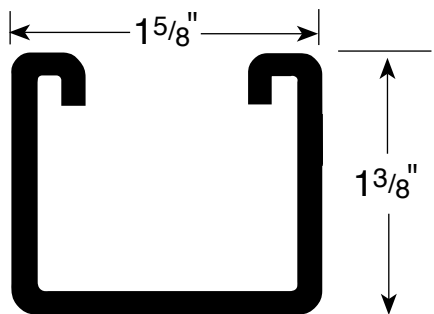

FS-100

1-5/8" x 3-1/4" x 12 ga

304 #/CFT

Ref: Pg. 5

FS-150

1-5/8" x 2-7/16" x 12 ga

246 #/CFT

Ref: Pg. 6

FS-200

1-5/8" x 1-5/8" x 12 ga

188 #/CFT

Ref: Pg. 7

FS-210

1-5/8" x 1-5/8" x 14 ga

140 #/CFT

Ref: Pg. 8

FS-300

1-5/8" x 1-3/8" x 12 ga

170 #/CFT

Ref: Pg. 10

FS-400

1-5/8" x 1" x 12 ga

143 #/CFT

Ref: Pg. 11

12 ga = .105" nom.

(800) FX-STRUT

14 ga = .075" nom.