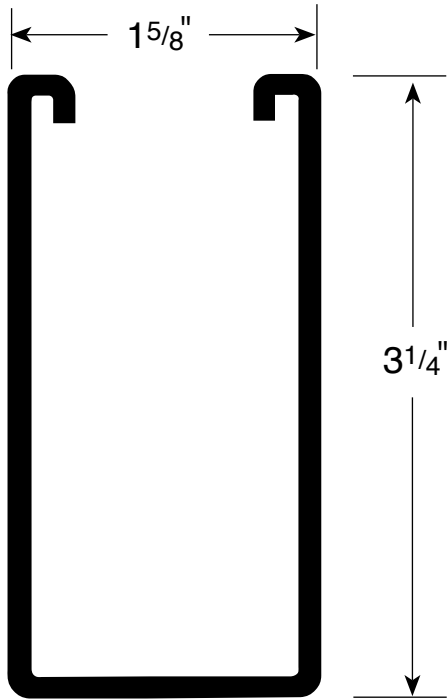

FS-100

1-5/8" x 3-1/4" x 12 ga

304 #/CFT

Ref: Pg. 5

FS-150

1-5/8" x 2-7/16" x 12 ga

246 #/CFT

Ref: Pg. 6

FS-200

1-5/8" x 1-5/8" x 12 ga

188 #/CFT

Ref: Pg. 7

FS-210

1-5/8" x 1-5/8" x 14 ga

140 #/CFT

Ref: Pg. 8

FS-300

1-5/8" x 1-3/8" x 12 ga

170 #/CFT

Ref: Pg. 10

FS-400

1-5/8" x 1" x 12 ga

143 #/CFT

Ref: Pg. 11

12 ga = .105" nom.

(800) FX-STRUT

14 ga = .075" nom.