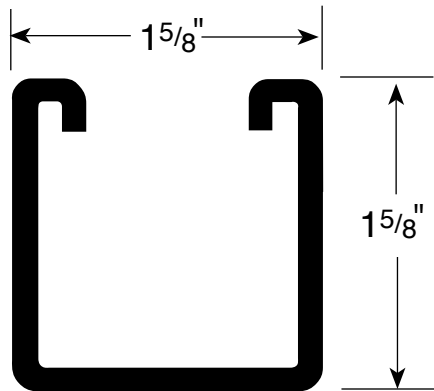

FS-100

1-5/8" x 3-1/4" x 12 ga

304 #/CFT

Ref: Pg. 5

FS-150

1-5/8" x 2-7/16" x 12 ga

246 #/CFT

Ref: Pg. 6

FS-200

1-5/8" x 1-5/8" x 12 ga

188 #/CFT

Ref: Pg. 7

FS-210

1-5/8" x 1-5/8" x 14 ga

140 #/CFT

Ref: Pg. 8

FS-300

1-5/8" x 1-3/8" x 12 ga

170 #/CFT

Ref: Pg. 10

FS-400

1-5/8" x 1" x 12 ga

143 #/CFT

Ref: Pg. 11

12 ga = .105" nom.

(800) FX-STRUT

14 ga = .075" nom.