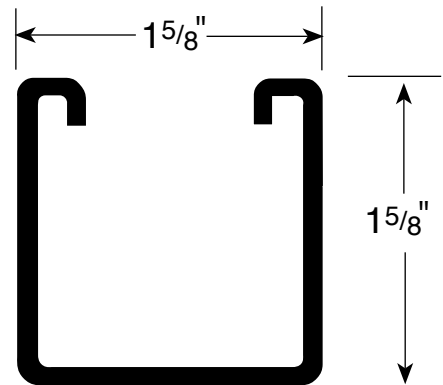

FS-100

1-5/8" x 3-1/4" x 12 ga

304 #/CFT

Ref: Pg. 5

FS-150

1-5/8" x 2-7/16" x 12 ga

246 #/CFT

Ref: Pg. 6

FS-200

1-5/8" x 1-5/8" x 12 ga

188 #/CFT

Ref: Pg. 7

FS-210

1-5/8" x 1-5/8" x 14 ga

140 #/CFT

Ref: Pg. 8

FS-300

1-5/8" x 1-3/8" x 12 ga

170 #/CFT

Ref: Pg. 10

FS-400

1-5/8" x 1" x 12 ga

143 #/CFT

Ref: Pg. 11

12 ga = .105" nom.

(800) FX-STRUT

14 ga = .075" nom.