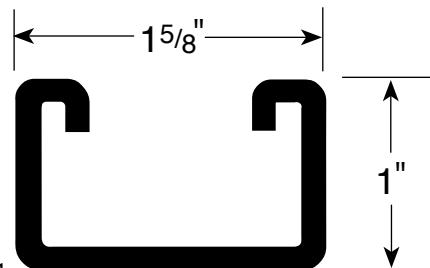

FS-100

1-5/8" x 3-1/4" x 12 ga

304 #/CFT

Ref: Pg. 5

FS-150

1-5/8" x 2-7/16" x 12 ga

246 #/CFT

Ref: Pg. 6

FS-200

1-5/8" x 1-5/8" x 12 ga

188 #/CFT

Ref: Pg. 7

FS-210

1-5/8" x 1-5/8" x 14 ga

140 #/CFT

Ref: Pg. 8

FS-300

1-5/8" x 1-3/8" x 12 ga

170 #/CFT

Ref: Pg. 10

FS-400

1-5/8" x 1" x 12 ga

143 #/CFT

Ref: Pg. 11

12 ga = .105" nom.

(800) FX-STRUT

14 ga = .075" nom.