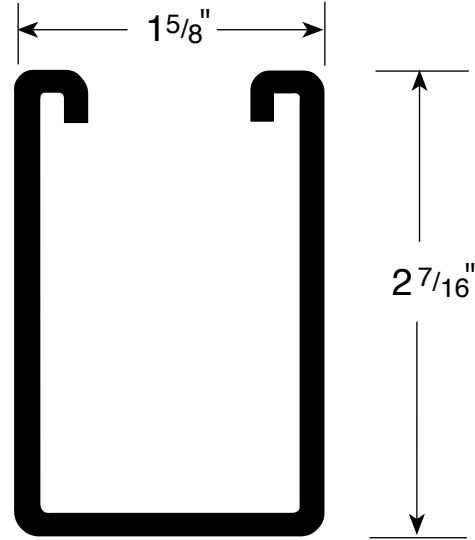

FS-100

1-5/8" x 3-1/4" x 12 ga

304 #/CFT

Ref: Pg. 5

FS-150

1-5/8" x 2-7/16" x 12 ga

246 #/CFT

Ref: Pg. 6

FS-200

1-5/8" x 1-5/8" x 12 ga

188 #/CFT

Ref: Pg. 7

FS-210

1-5/8" x 1-5/8" x 14 ga

140 #/CFT

Ref: Pg. 8

FS-300

1-5/8" x 1-3/8" x 12 ga

170 #/CFT

Ref: Pg. 10

FS-400

1-5/8" x 1" x 12 ga

143 #/CFT

Ref: Pg. 11

12 ga = .105" nom.

(800) FX-STRUT

14 ga = .075" nom.