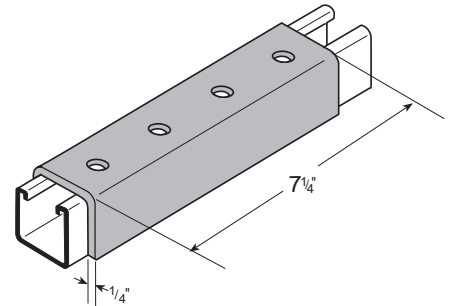

84#/Cpc

**FS-5342**  
TWO HOLE CLEVIS  
SPLICE FOR FS-500

126#/Cpc

**FS-5343**  
THREE HOLE CLEVIS  
SPLICE FOR FS-500

178#/Cpc

**FS-5344**  
FOUR HOLE CLEVIS  
SPLICE FOR FS-500

122#/Cpc

**FS-5352**  
TWO HOLE CLEVIS  
SPLICE FOR FS-200

196#/Cpc

**FS-5353**  
THREE HOLE CLEVIS  
SPLICE FOR FS-200

265#/Cpc

**FS-5354**  
FOUR HOLE CLEVIS  
SPLICE FOR FS-200

**FS-5324 SERIES**  
TWO HOLE CLEVIS

Part No.	A	#Cpc
FS-5324-4	4"	89
FS-5324-5	5"	93
FS-5324-6	6"	106
FS-5324-7	7"	118
FS-5324-8	8"	132

"A" = Outside Dimension

76#/Cpc

**FS-5325**  
FOUR HOLE CLEVIS

Thickness = 1/4" • Width = 1 5/8" • Hole Diameter = 9/16" • Hole Spacing = 1 7/8" • Edge Distance = 1 3/16"