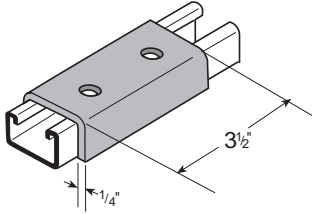

84#/Cpc

**FS-5342**  
TWO HOLE CLEVIS  
SPLICE FOR FS-500

126#/Cpc

**FS-5343**  
THREE HOLE CLEVIS  
SPLICE FOR FS-500

178#/Cpc

**FS-5344**  
FOUR HOLE CLEVIS  
SPLICE FOR FS-500

122#/Cpc

**FS-5352**  
TWO HOLE CLEVIS  
SPLICE FOR FS-200

196#/Cpc

**FS-5353**  
THREE HOLE CLEVIS  
SPLICE FOR FS-200

265#/Cpc

**FS-5354**  
FOUR HOLE CLEVIS  
SPLICE FOR FS-200

**FS-5324 SERIES**  
TWO HOLE CLEVIS

Part No.	A	#Cpc
FS-5324-4	4"	89
FS-5324-5	5"	93
FS-5324-6	6"	106
FS-5324-7	7"	118
FS-5324-8	8"	132

"A" = Outside Dimension

76#/Cpc

**FS-5325**  
FOUR HOLE CLEVIS

Thickness = 1/4" • Width = 1 5/8" • Hole Diameter = 9/16" • Hole Spacing = 1 7/8" • Edge Distance = 1 3/16"