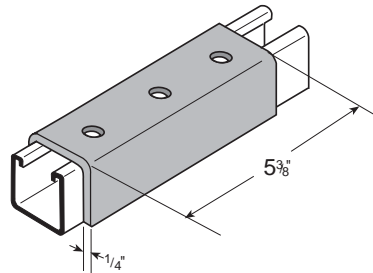

84#/Cpc

**FS-5342**  
TWO HOLE CLEVIS  
SPLICE FOR FS-500

126#/Cpc

**FS-5343**  
THREE HOLE CLEVIS  
SPLICE FOR FS-500

178#/Cpc

**FS-5344**  
FOUR HOLE CLEVIS  
SPLICE FOR FS-500

122#/Cpc

**FS-5352**  
TWO HOLE CLEVIS  
SPLICE FOR FS-200

196#/Cpc

**FS-5353**  
THREE HOLE CLEVIS  
SPLICE FOR FS-200

265#/Cpc

**FS-5354**  
FOUR HOLE CLEVIS  
SPLICE FOR FS-200

**FS-5324 SERIES**  
TWO HOLE CLEVIS

Part No.	A	#Cpc
FS-5324-4	4"	89
FS-5324-5	5"	93
FS-5324-6	6"	106
FS-5324-7	7"	118
FS-5324-8	8"	132

"A" = Outside Dimension

76#/Cpc

**FS-5325**  
FOUR HOLE CLEVIS

Thickness = 1/4" • Width = 1 5/8" • Hole Diameter = 9/16" • Hole Spacing = 1 7/8" • Edge Distance = 1 3/16"