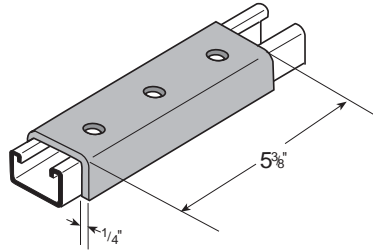

84#/Cpc

**FS-5342**  
TWO HOLE CLEVIS  
SPLICE FOR FS-500

126#/Cpc

**FS-5343**  
THREE HOLE CLEVIS  
SPLICE FOR FS-500

178#/Cpc

**FS-5344**  
FOUR HOLE CLEVIS  
SPLICE FOR FS-500

122#/Cpc

**FS-5352**  
TWO HOLE CLEVIS  
SPLICE FOR FS-200

196#/Cpc

**FS-5353**  
THREE HOLE CLEVIS  
SPLICE FOR FS-200

265#/Cpc

**FS-5354**  
FOUR HOLE CLEVIS  
SPLICE FOR FS-200

**FS-5324 SERIES**  
TWO HOLE CLEVIS

Part No.	A	#Cpc
FS-5324-4	4"	89
FS-5324-5	5"	93
FS-5324-6	6"	106
FS-5324-7	7"	118
FS-5324-8	8"	132

"A" = Outside Dimension

76#/Cpc

**FS-5325**  
FOUR HOLE CLEVIS

Thickness = 1/4" • Width = 1 5/8" • Hole Diameter = 9/16" • Hole Spacing = 1 7/8" • Edge Distance = 1 3/16"