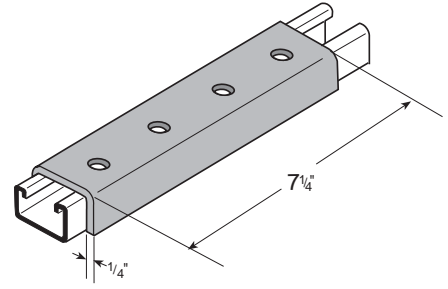

84#/Cpc

**FS-5342**  
TWO HOLE CLEVIS  
SPLICE FOR FS-500

126#/Cpc

**FS-5343**  
THREE HOLE CLEVIS  
SPLICE FOR FS-500

178#/Cpc

**FS-5344**  
FOUR HOLE CLEVIS  
SPLICE FOR FS-500

122#/Cpc

**FS-5352**  
TWO HOLE CLEVIS  
SPLICE FOR FS-200

196#/Cpc

**FS-5353**  
THREE HOLE CLEVIS  
SPLICE FOR FS-200

265#/Cpc

**FS-5354**  
FOUR HOLE CLEVIS  
SPLICE FOR FS-200

**FS-5324 SERIES**  
TWO HOLE CLEVIS

Part No.	A	#Cpc
FS-5324-4	4"	89
FS-5324-5	5"	93
FS-5324-6	6"	106
FS-5324-7	7"	118
FS-5324-8	8"	132

"A" = Outside Dimension

76#/Cpc

**FS-5325**  
FOUR HOLE CLEVIS

Thickness = 1/4" • Width = 1 5/8" • Hole Diameter = 9/16" • Hole Spacing = 1 7/8" • Edge Distance = 1 3/16"