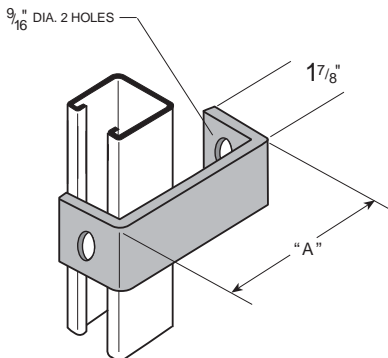

84#/Cpc

**FS-5342**  
TWO HOLE CLEVIS  
SPLICE FOR FS-500

126#/Cpc

**FS-5343**  
THREE HOLE CLEVIS  
SPLICE FOR FS-500

178#/Cpc

**FS-5344**  
FOUR HOLE CLEVIS  
SPLICE FOR FS-500

122#/Cpc

**FS-5352**  
TWO HOLE CLEVIS  
SPLICE FOR FS-200

196#/Cpc

**FS-5353**  
THREE HOLE CLEVIS  
SPLICE FOR FS-200

265#/Cpc

**FS-5354**  
FOUR HOLE CLEVIS  
SPLICE FOR FS-200

**FS-5324 SERIES**  
TWO HOLE CLEVIS

Part No.	A	#Cpc
FS-5324-4	4"	89
FS-5324-5	5"	93
FS-5324-6	6"	106
FS-5324-7	7"	118
FS-5324-8	8"	132

"A" = Outside Dimension

76#/Cpc

**FS-5325**  
FOUR HOLE CLEVIS

Thickness = 1/4" • Width = 1 5/8" • Hole Diameter = 9/16" • Hole Spacing = 1 7/8" • Edge Distance = 1 3/16"