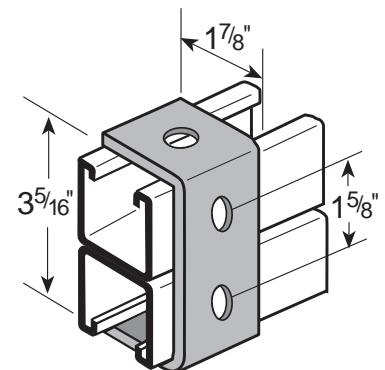

196#/Cpc

**FS-5353**  
THREE HOLE CLEVIS  
SPLICE FOR FS-200

265#/Cpc

**FS-5354**  
FOUR HOLE CLEVIS  
SPLICE FOR FS-200

**FS-5324 SERIES**  
TWO HOLE CLEVIS

Part No.	A	#Cpc
FS-5324-4	4"	89
FS-5324-5	5"	93
FS-5324-6	6"	106
FS-5324-7	7"	118
FS-5324-8	8"	132

"A" = Outside Dimension

76#/Cpc

**FS-5325**  
FOUR HOLE CLEVIS

Thickness = 1/4" • Width = 1 5/8" • Hole Diameter = 9/16" • Hole Spacing = 1 7/8" • Edge Distance = 1 3/16"