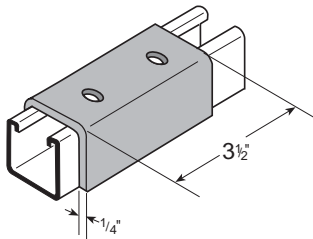

84#/Cpc

**FS-5342**  
TWO HOLE CLEVIS  
SPLICE FOR FS-500

126#/Cpc

**FS-5343**  
THREE HOLE CLEVIS  
SPLICE FOR FS-500

178#/Cpc

**FS-5344**  
FOUR HOLE CLEVIS  
SPLICE FOR FS-500

122#/Cpc

**FS-5352**  
TWO HOLE CLEVIS  
SPLICE FOR FS-200

196#/Cpc

**FS-5353**  
THREE HOLE CLEVIS  
SPLICE FOR FS-200

265#/Cpc

**FS-5354**  
FOUR HOLE CLEVIS  
SPLICE FOR FS-200

**FS-5324 SERIES**  
TWO HOLE CLEVIS

Part No.	A	#Cpc
FS-5324-4	4"	89
FS-5324-5	5"	93
FS-5324-6	6"	106
FS-5324-7	7"	118
FS-5324-8	8"	132

"A" = Outside Dimension

76#/Cpc

**FS-5325**  
FOUR HOLE CLEVIS

Thickness = 1/4" • Width = 1 5/8" • Hole Diameter = 9/16" • Hole Spacing = 1 7/8" • Edge Distance = 1 3/16"